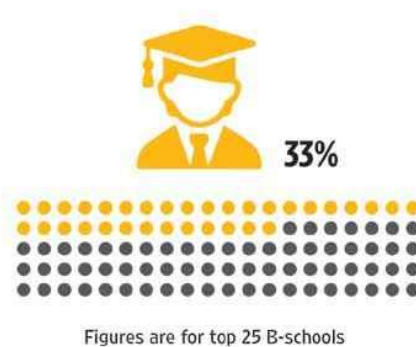

Students placed on opening day