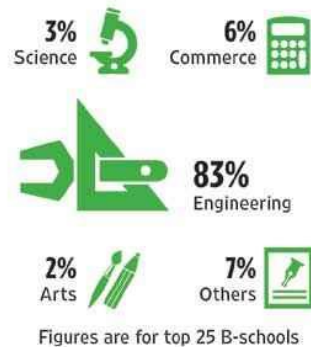

◆ Moved Up ◆ Moved Down ◆ No Change ◆ New Entry NP: Did Not Participate NR: Not Ranked ■ Government ■ Private

1. Ranking is based on objective data and perceptual survey with equal weightages. All scores have been rounded off to one decimal place; this may result in rounding-off errors while adding the parameter-wise score.
2. Only B-schools which sent objective data have been ranked. Institutes like IIM Bangalore; IIM Lucknow, IIT Mumbai, IMT Ghaziabad, NIT Trichy, IIT Madras did not participate while Vignan Institute of Technology did not send data within the stipulated time and have not been ranked
3. 44 deemed universities to be derecognised by the Government of India were not considered for the ranking
4. The ranking is based on information provided by colleges in response to *Outlook's* questionnaire. *Outlook* will not be responsible for decisions taken on the basis of these rankings.

Educational background